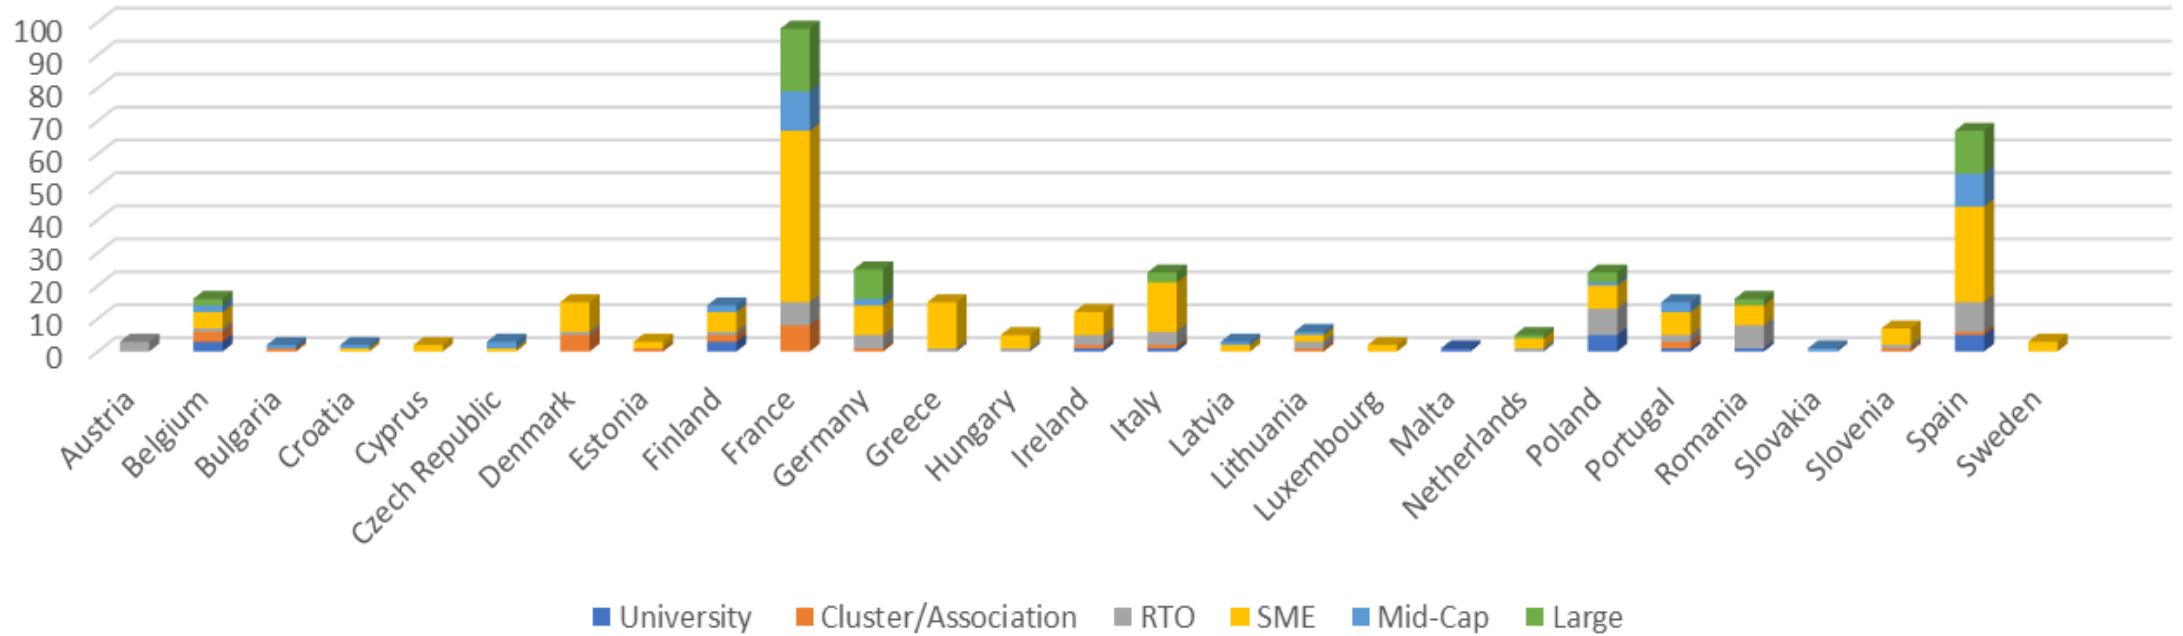

EDA B2B PLATFORM

B2B Platform

HOME ABOUT PLATFORM HOW IT WORKS ARCHIVE ACCOUNT

Go Further With the Right Partner

B2B Platform

All Air Land Naval Cyber Space Other Search...

EDA B2B PLATFORM

Countries overview

- Simple web-based tool
- >500 members in the platform
- Industry including SMEs, RTOs, associations/clusters, academia
- Members from all EU MS
- No database (yet), anonymous membership